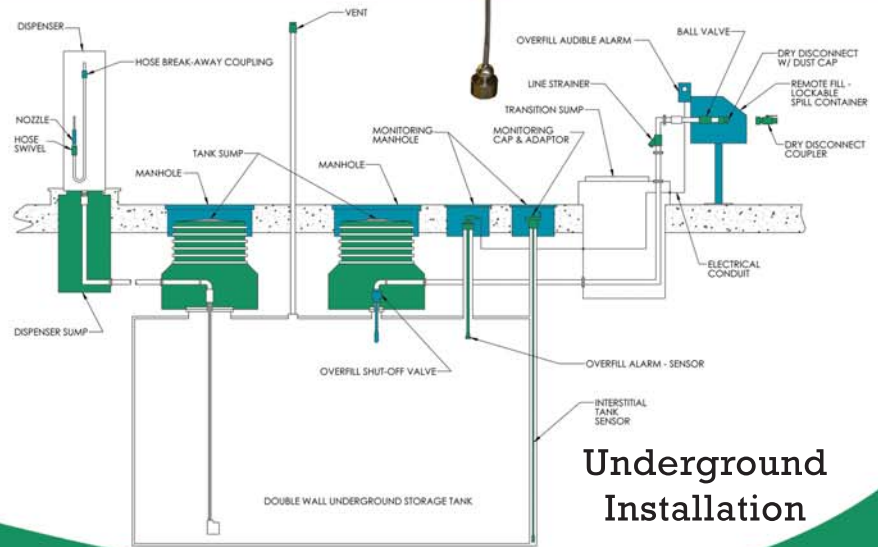

# DEF COMPATIBLE PRODUCTS... YOUR COMPREHENSIVE SOURCE

DEF PRODUCTS

Fig. 284S  
Line Strainer  
Stainless Steel

Fig. 609DEF  
Safe-T-Break  
Stainless Steel

Fig. 928S  
Coupler  
Stainless Steel

Fig. 958  
Check Valve  
Stainless Steel

Fig. 927S  
Adaptor  
Stainless Steel

DEF PRODUCTS

Fig. 9095SS  
Overfill Valve  
Stainless Steel

Fig. 354T  
Open Vent  
Teflon® Coated AL

Fig. 749T  
P/V Vent  
Teflon® Coated AL

Fig. 222DEF  
Swivel  
Stainless Steel

Fig. 918TCPS  
Overfill Alarm  
Stainless Steel

Fig. 432TS  
Tank Sump  
Fig. 431DS  
Dispenser Sump  
Polyethylene

With each passing year, more and more products are released that require special liquid handling solutions. DEF (Diesel Exhaust Fluid) is no exception. It has challenged distributors to find new and different products for storage and dispensing. Morrison Bros. Co. has tested and proven products to satisfy this need.

Underground Installation